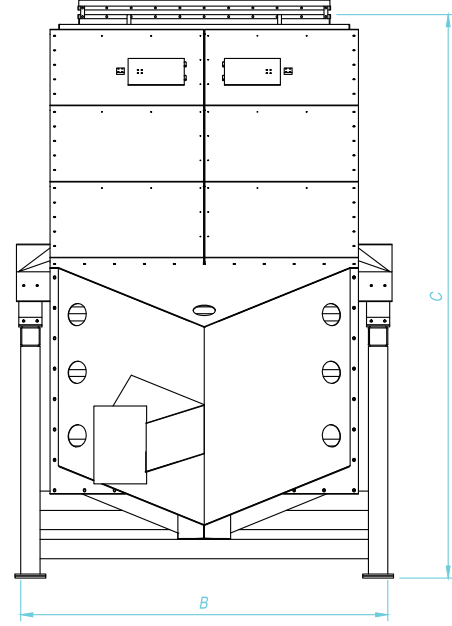

- Pellet units
- Raw material cleaning units
- Chemical industry
- Mining industry
- Food industry
- Biomass industry

MODEL	DIMENSIONS (mm)			MOTOR (kW)	CAPACITY* (t/h)	WEIGHT (kg)
	A	B	C			
LMVS 1000x1600 S	2570	1400	1830	0,75x2	10/25	1070
LMVS 1000x2500 S	3320	1400	2300	1,5x2	20/35	1580
LMVS 1200x1600 S	2570	1600	1830	1,1x2	15/25	1140
LMVS 1200x1600 D(30°)	2825	1600	2155	1,1x2	15/30	1450
LMVS 1200x1600 D(18°)	2985	1600	2055	1,1x2	15/30	1450
LMVS 1200x1600 T	2775	1600	2270	1,5x2	15/35	1550
LMVS 1500x1600 S	2560	1900	1900	1,1x2	15/30	1350
LMVS 1500x2500 S	3340	1900	2200	2,5x2	20/30	2200
LMVS 1500x2500 D	3700	1900	2650	2,5x2	25/30	2700
LMVS 1500x2500 T	3680	1900	2920	3,5x2	50/100	3300
LMVS 1500x2500 Q	3610	1900	3305	3,5x2	50/100	3750
LMVS 2200x4200 S	5250	2710	3300	6,1x2	75/125	5800